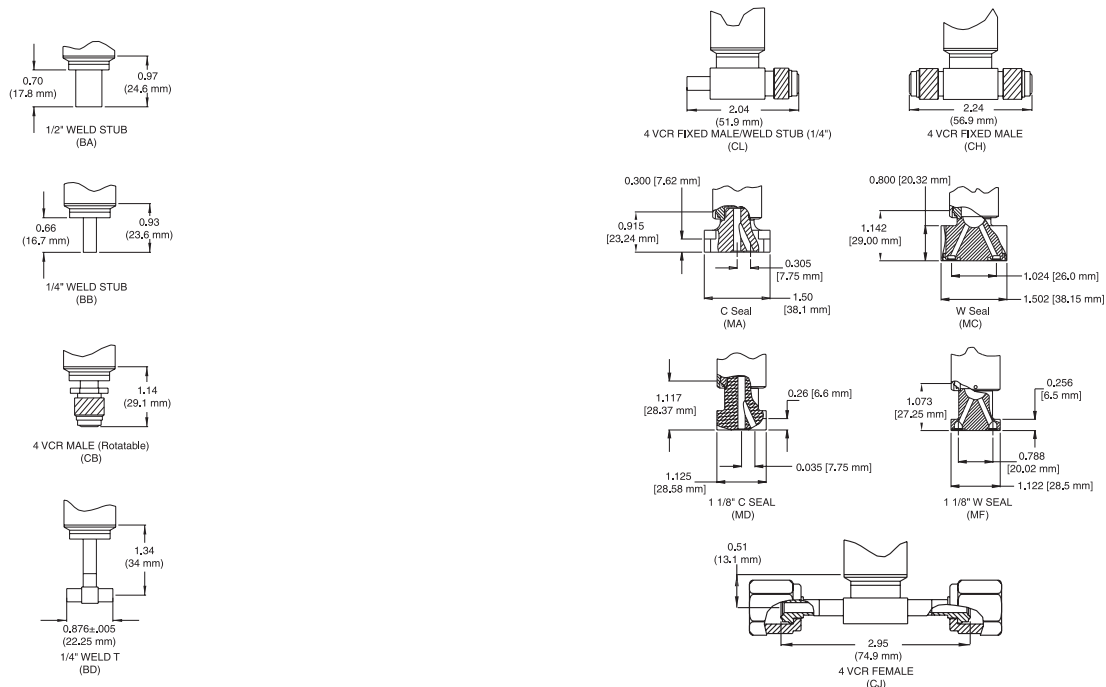

## AA08B Flow-through

### Connectors

### Fittings

#### Dimensional Drawings

Note: Unless otherwise specified, dimensions are nominal values in inches (mm referenced).