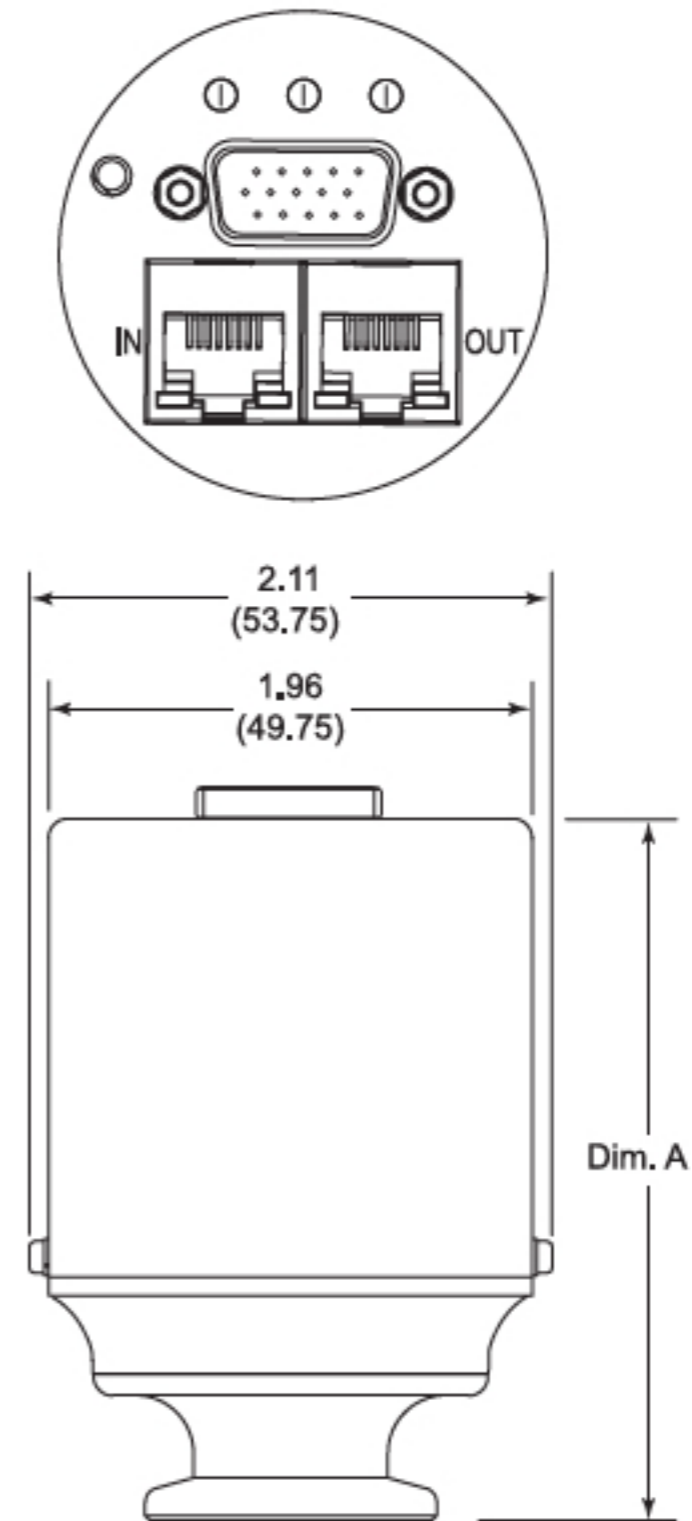

RS232/RS485/Analog

Flange	A
NW 16 KF	1.93 (49.1)
NW 16 KF Ext	2.58 (65.6)
NW 25 KF	2.00 (50.9)
4 VCR®	3.20 (81.4)
8 VCR®	3.24 (82.4)

EtherCAT

Flange	A
NW 16 KF	2.84 (73.39)
NW 16 KF Ext	3.52 (89.41)
NW 25 KF	3.23 (82.04)
4 VCR®	4.43 (112.52)
8 VCR®	4.47 (113.54)

Dimensional Drawing - Unless otherwise specified, dimensions are nominal values in inches (mm referenced).