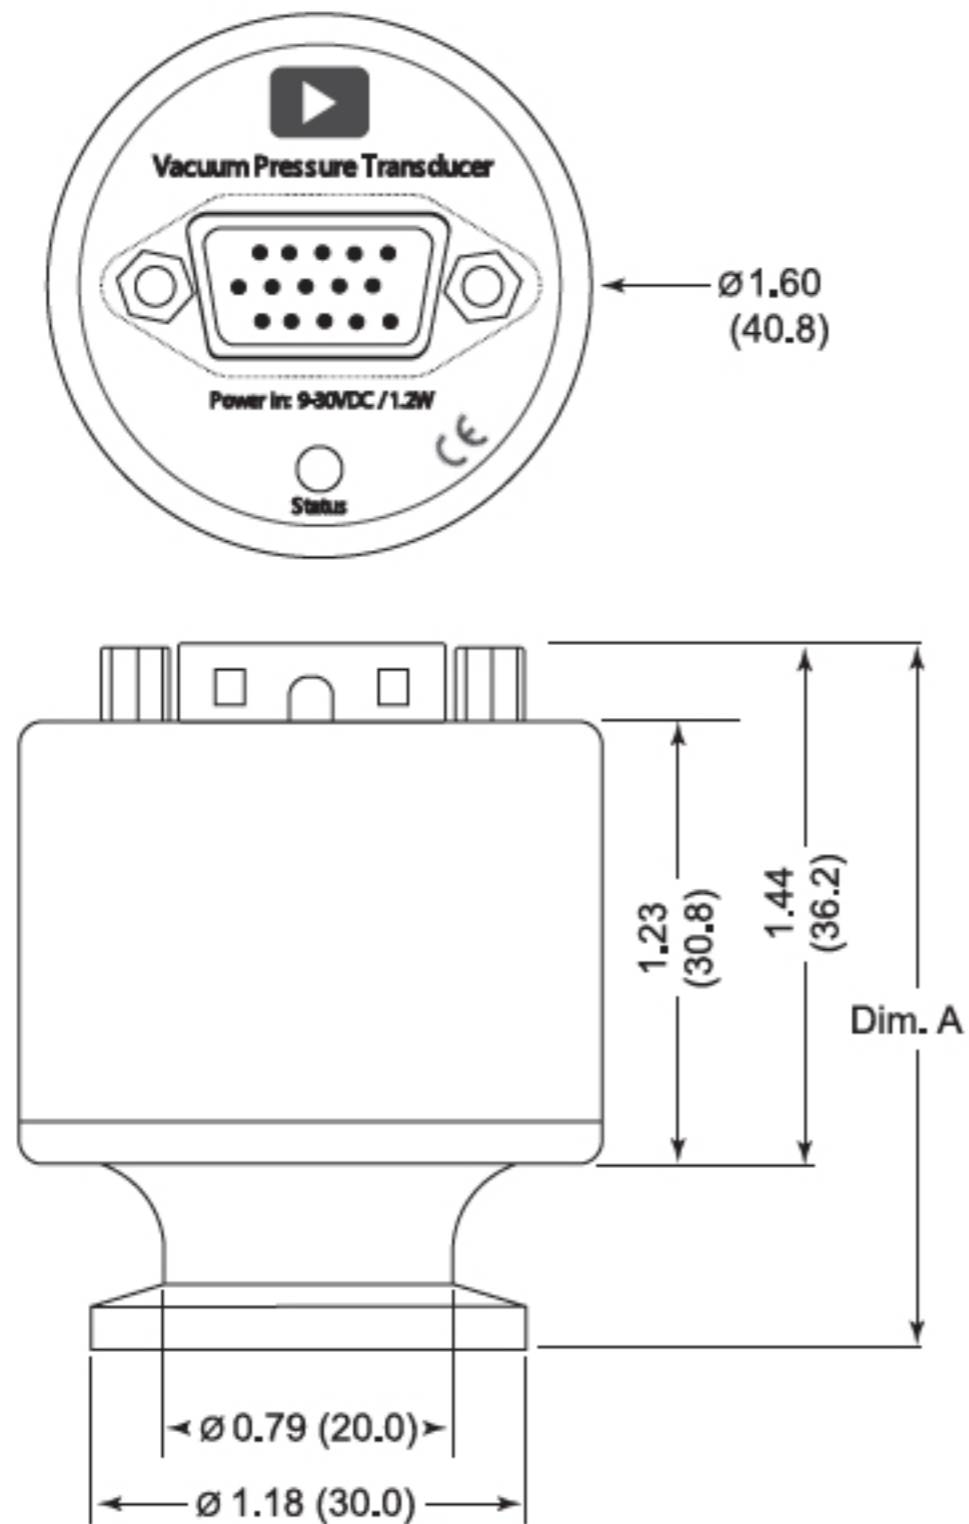

RS232/RS485/Analog

Flange	A
NW 16 KF	1.93 (49.1)
NW 16 KF Ext	2.58 (65.6)
NW 25 KF	2.00 (50.9)
4 VCR®	3.20 (81.4)
8 VCR®	3.24 (82.4)

EtherCAT

Flange	A
NW 16 KF	2.84 (73.39)
NW 16 KF Ext	3.52 (89.41)
NW 25 KF	3.23 (82.04)
4 VCR®	4.43 (112.52)
8 VCR®	4.47 (113.54)

Dimensional Drawing - Unless otherwise specified, dimensions are nominal values in inches (mm referenced).