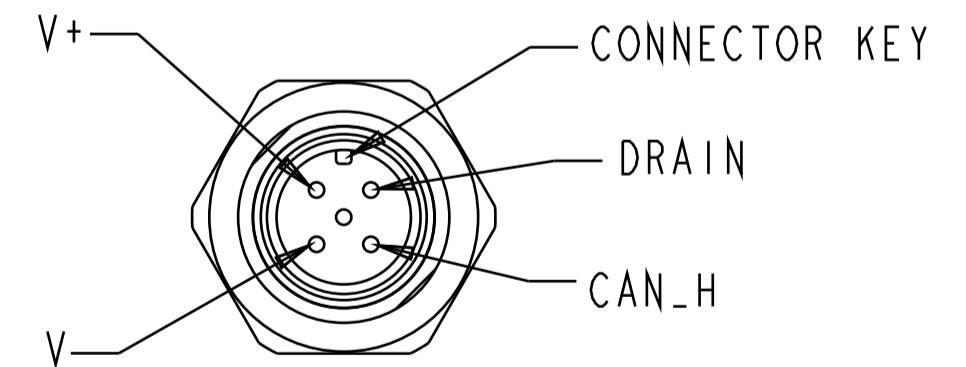

4VCR
MOUNTING DIMENSIONS

DETAIL A
DEVICENET PINOUT