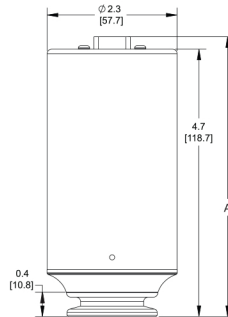

RS232/RS485 Version

Flange	A
NW 25 KF	3.70 (94)
NW 40 KF	3.86 (98)
2 3/4" CF	4.49 (114)

EtherCAT Version

Flange	A
NW 25 KF	4.90 (124)
NW 40 KF	4.77 (121)
2 3/4" CF	5.40 (137)

Dimensional Drawings —

Note: Unless specified, dimensions are nominal values in inches (millimeters referenced).