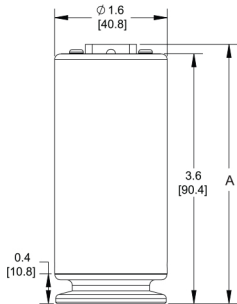

RS232/RS485 Version

Flange	A
NW 25 KF	3.70 (94)
NW 40 KF	3.86 (98)
2 3/4" CF	4.49 (114)

EtherCAT Version

Flange	A
NW 25 KF	4.90 (124)
NW 40 KF	4.77 (121)
2 3/4" CF	5.40 (137)

Dimensional Drawings —

Note: Unless specified, dimensions are nominal values in inches (millimeters referenced).