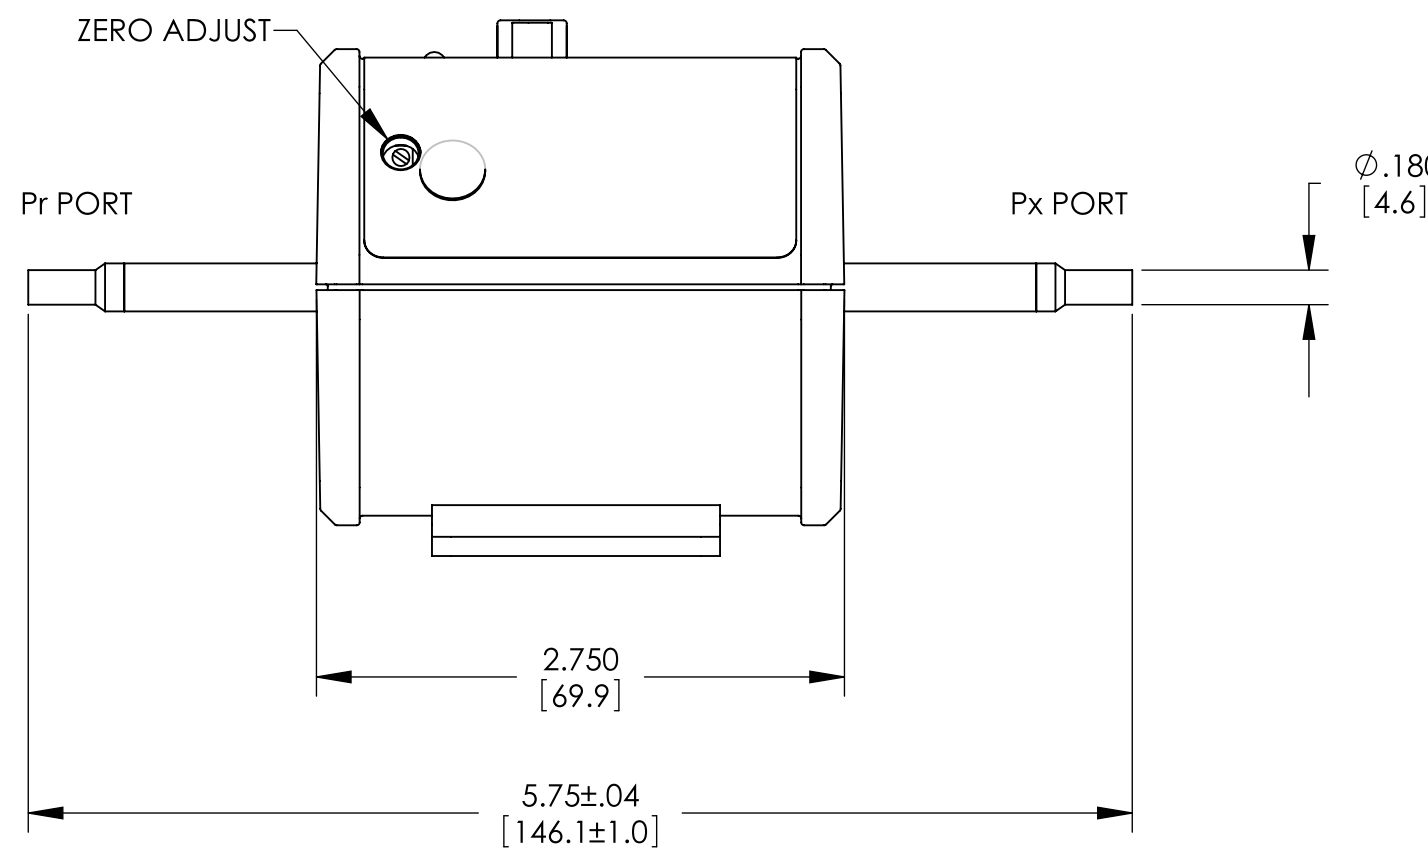

1/4" TUBE STUBS
 FITTING CODE BG

CUSTOMER CONNECTOR
 228A: 15 PIN HD D-SUB

OPTIONAL ADAPTERS AVAILABLE:
 SEE DATASHEET FOR DETAILS.

MALE VCR
 FITTING CODE "CB"

3/16 TUBE STUBS
 FITTING CODE "BG"

FEMALE VCR
 FITTING CODE "CD"