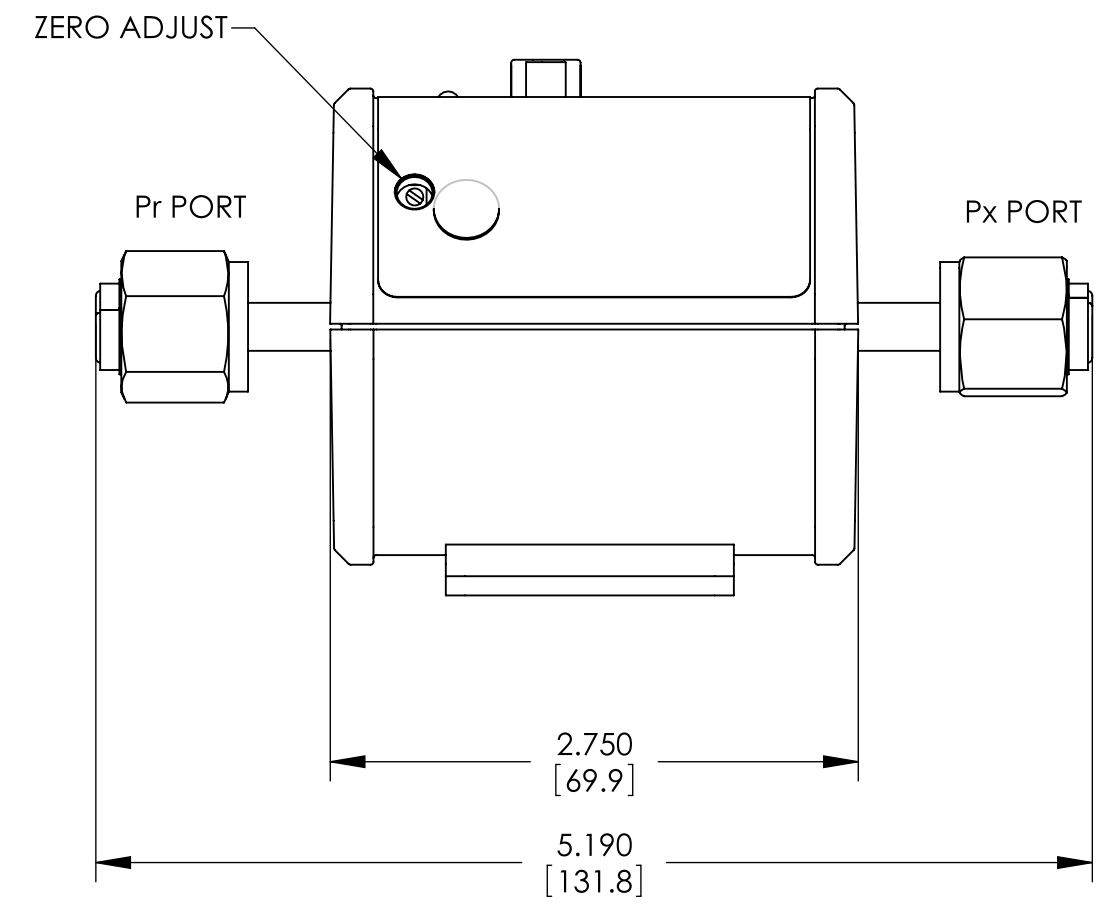

1/4" TUBE STUBS
 FITTING CODE BG

CUSTOMER CONNECTOR
 228A: 15 PIN HD D-SUB

OPTIONAL ADAPTERS AVAILABLE:
 SEE DATASHEET FOR DETAILS.

MALE VCR
 FITTING CODE "CB"

3/16 TUBE STUBS
 FITTING CODE "BG"

FEMALE VCR
 FITTING CODE "CD"