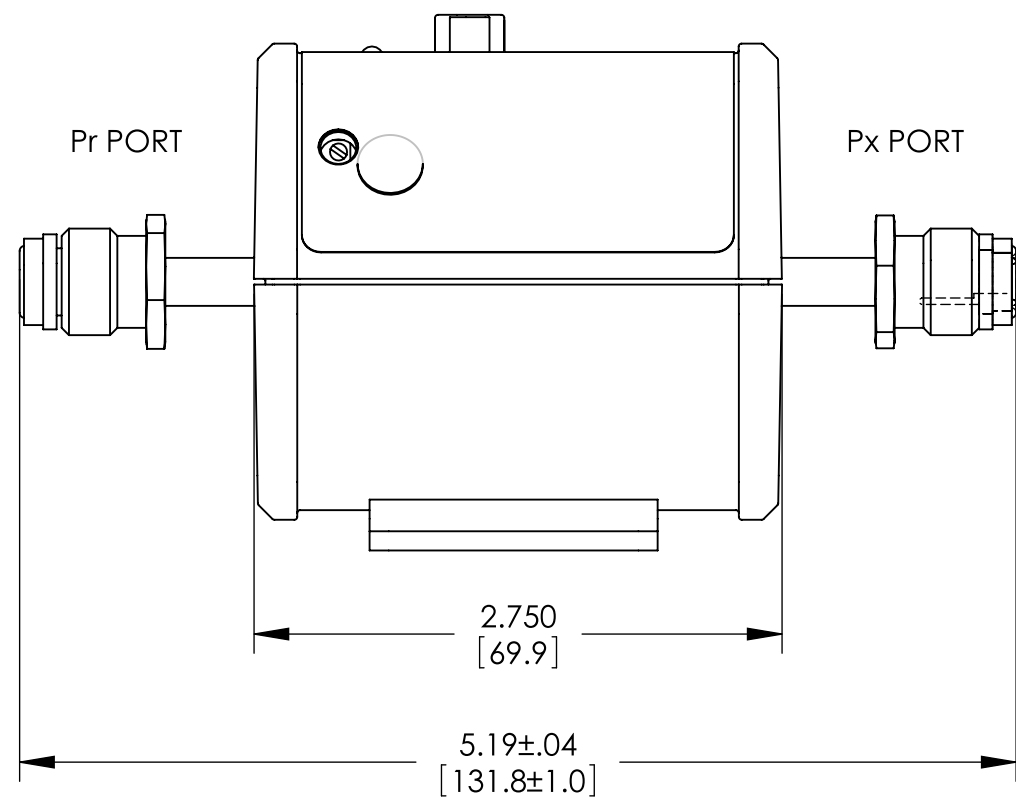

1/4" TUBE STUBS
 FITTING CODE BG

CUSTOMER CONNECTOR
 228A: 15 PIN HD D-SUB

OPTIONAL ADAPTERS AVAILABLE:
 SEE DATASHEET FOR DETAILS.

MALE VCR
 FITTING CODE "CB"

3/16 TUBE STUBS
 FITTING CODE "BG"

FEMALE VCR
 FITTING CODE "CD"