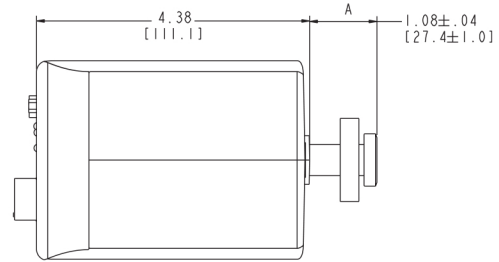

FITTING CODE -BA-  
Ø.50 TUBULATION

FITTING CODE -HA-  
1.33' CF ROTATABLE

FITTING CODE -CE-  
8VCR COMPATIBLE FEM SKT WLD

FITTING CODE -CF-  
8VCR COMPATIBLE MALE SKT WLD

FITTING CODE -GA-  
NW-16-KF SKT WLD

FITTING CODE -CR-  
8VCR COMPATIBLE FEM SHORT BUTT WLD

**Unless otherwise specified, dimensions are nominal values in inches (mm referenced).  
For sensor code L or M, dimension A is 0.03" longer.**