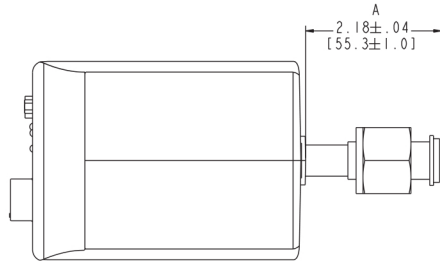

FITTING CODE -BA-  
Ø.50 TUBULATION

FITTING CODE -HA-  
1.33' CF ROTATABLE

FITTING CODE -CE-  
8VCR COMPATIBLE FEM SKT WLD

FITTING CODE -CF-  
8VCR COMPATIBLE MALE SKT WLD

FITTING CODE -GA-  
NW-16-KF SKT WLD

FITTING CODE -CR-  
8VCR COMPATIBLE FEM SHORT BUTT WLD

**Unless otherwise specified, dimensions are nominal values in inches (mm referenced).  
For sensor code L or M, dimension A is 0.03" longer.**