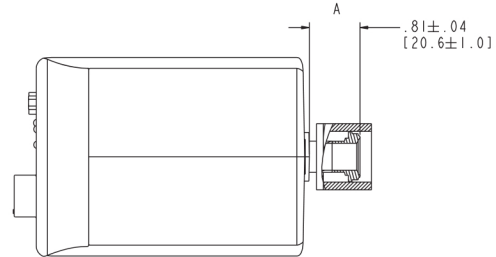

FITTING CODE -BA-  
Ø.50 TUBULATION

FITTING CODE -HA-  
1.33' CF ROTATABLE

FITTING CODE -CE-  
8VCR COMPATIBLE FEM SKT WLD

FITTING CODE -CF-  
8VCR COMPATIBLE MALE SKT WLD

FITTING CODE -GA-  
NW-16-KF SKT WLD

FITTING CODE -CR-  
8VCR COMPATIBLE FEM SHORT BUTT WLD

**Unless otherwise specified, dimensions are nominal values in inches (mm referenced).  
For sensor code L or M, dimension A is 0.03" longer.**