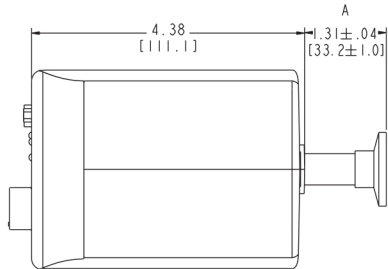

FITTING CODE -BA-  
Ø.50 TUBULATION

FITTING CODE -HA-  
1.33' CF ROTATABLE

FITTING CODE -CE-  
8VCR COMPATIBLE FEM SKT WLD

FITTING CODE -CF-  
8VCR COMPATIBLE MALE SKT WLD

FITTING CODE -GA-  
NW-16-KF SKT WLD

FITTING CODE -CR-  
8VCR COMPATIBLE FEM SHORT BUTT WLD

**Unless otherwise specified, dimensions are nominal values in inches (mm referenced).  
For sensor code L or M, dimension A is 0.03" longer.**