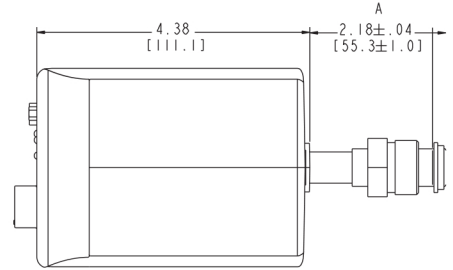

FITTING CODE -BA-  
Ø.50 TUBULATION

FITTING CODE -HA-  
1.33' CF ROTATABLE

FITTING CODE -CE-  
8VCR COMPATIBLE FEM SKT WLD

FITTING CODE -CF-  
8VCR COMPATIBLE MALE SKT WLD

FITTING CODE -GA-  
NW-16-KF SKT WLD

FITTING CODE -CR-  
8VCR COMPATIBLE FEM SHORT BUTT WLD

**Unless otherwise specified, dimensions are nominal values in inches (mm referenced).  
For sensor code L or M, dimension A is 0.03" longer.**